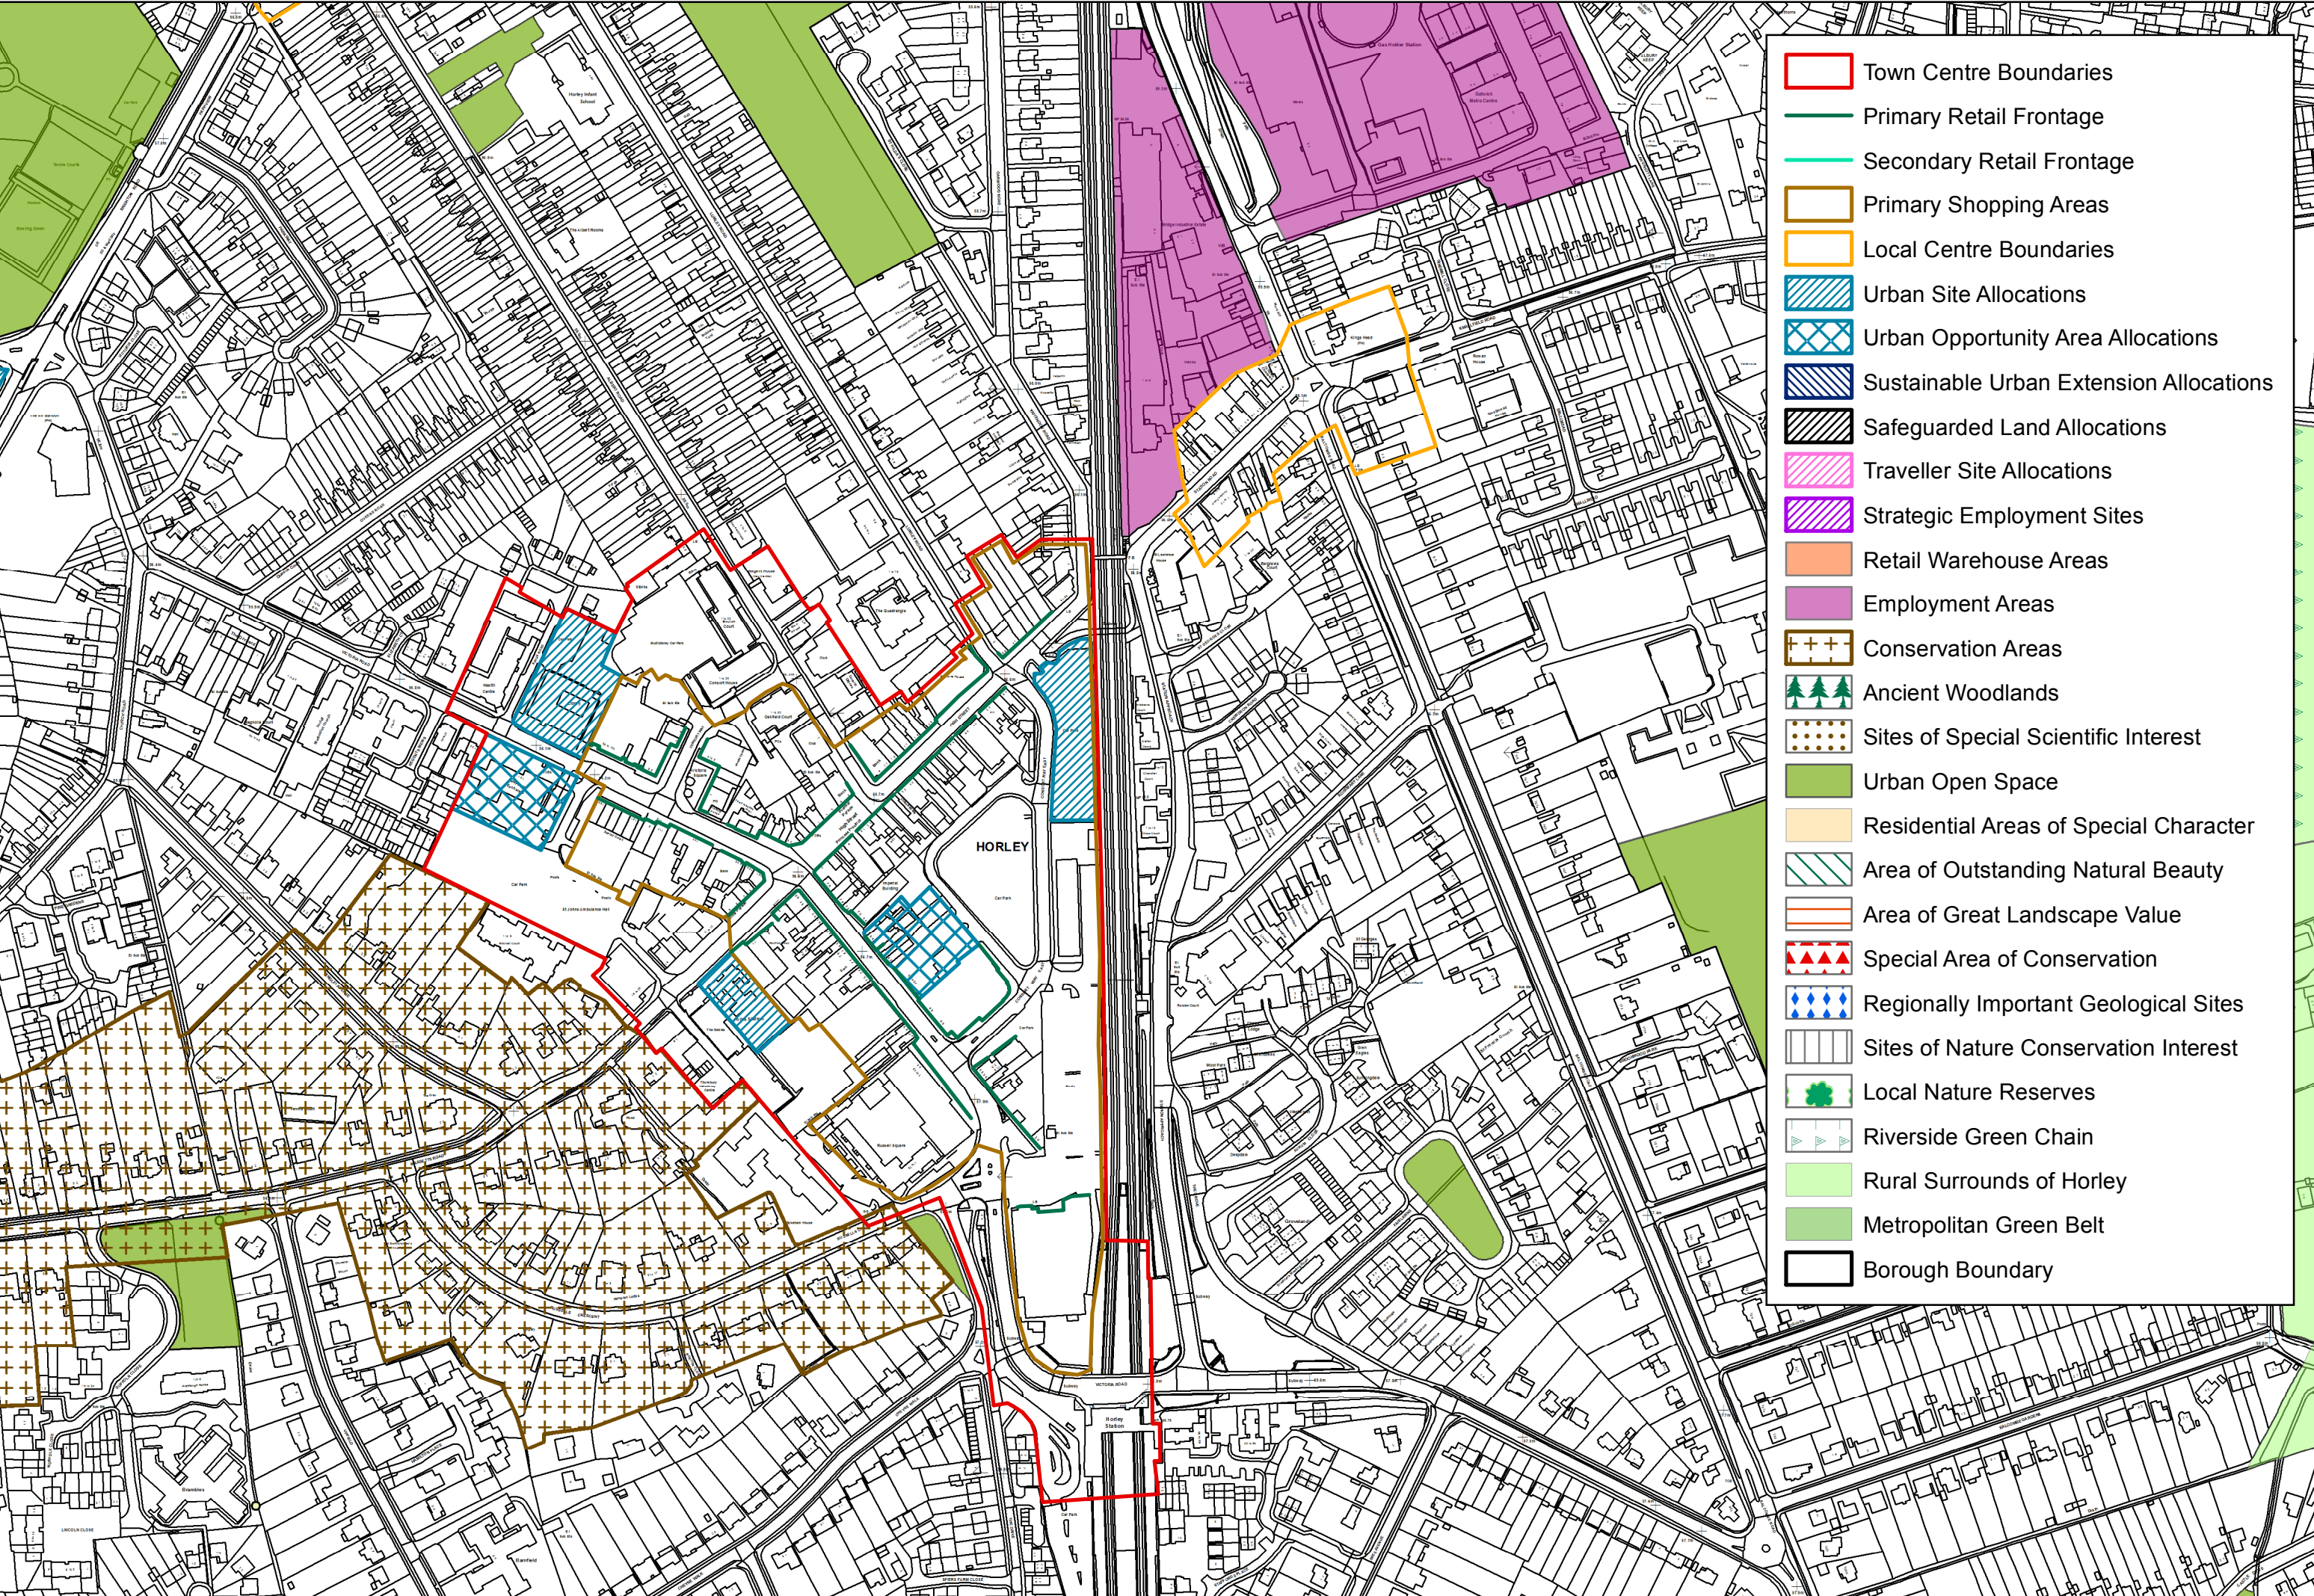

- Town Centre Boundaries
- Primary Retail Frontage
- Secondary Retail Frontage
- Primary Shopping Areas
- Local Centre Boundaries
- Urban Site Allocations
- Urban Opportunity Area Allocations
- Sustainable Urban Extension Allocations
- Safeguarded Land Allocations
- Traveller Site Allocations
- Strategic Employment Sites
- Retail Warehouse Areas
- Employment Areas
- Conservation Areas
- Ancient Woodlands
- Sites of Special Scientific Interest
- Urban Open Space
- Residential Areas of Special Character
- Area of Outstanding Natural Beauty
- Area of Great Landscape Value
- Special Area of Conservation
- Regionally Important Geological Sites
- Sites of Nature Conservation Interest
- Local Nature Reserves
- Riverside Green Chain
- Rural Surrounds of Horley
- Metropolitan Green Belt
- Borough Boundary