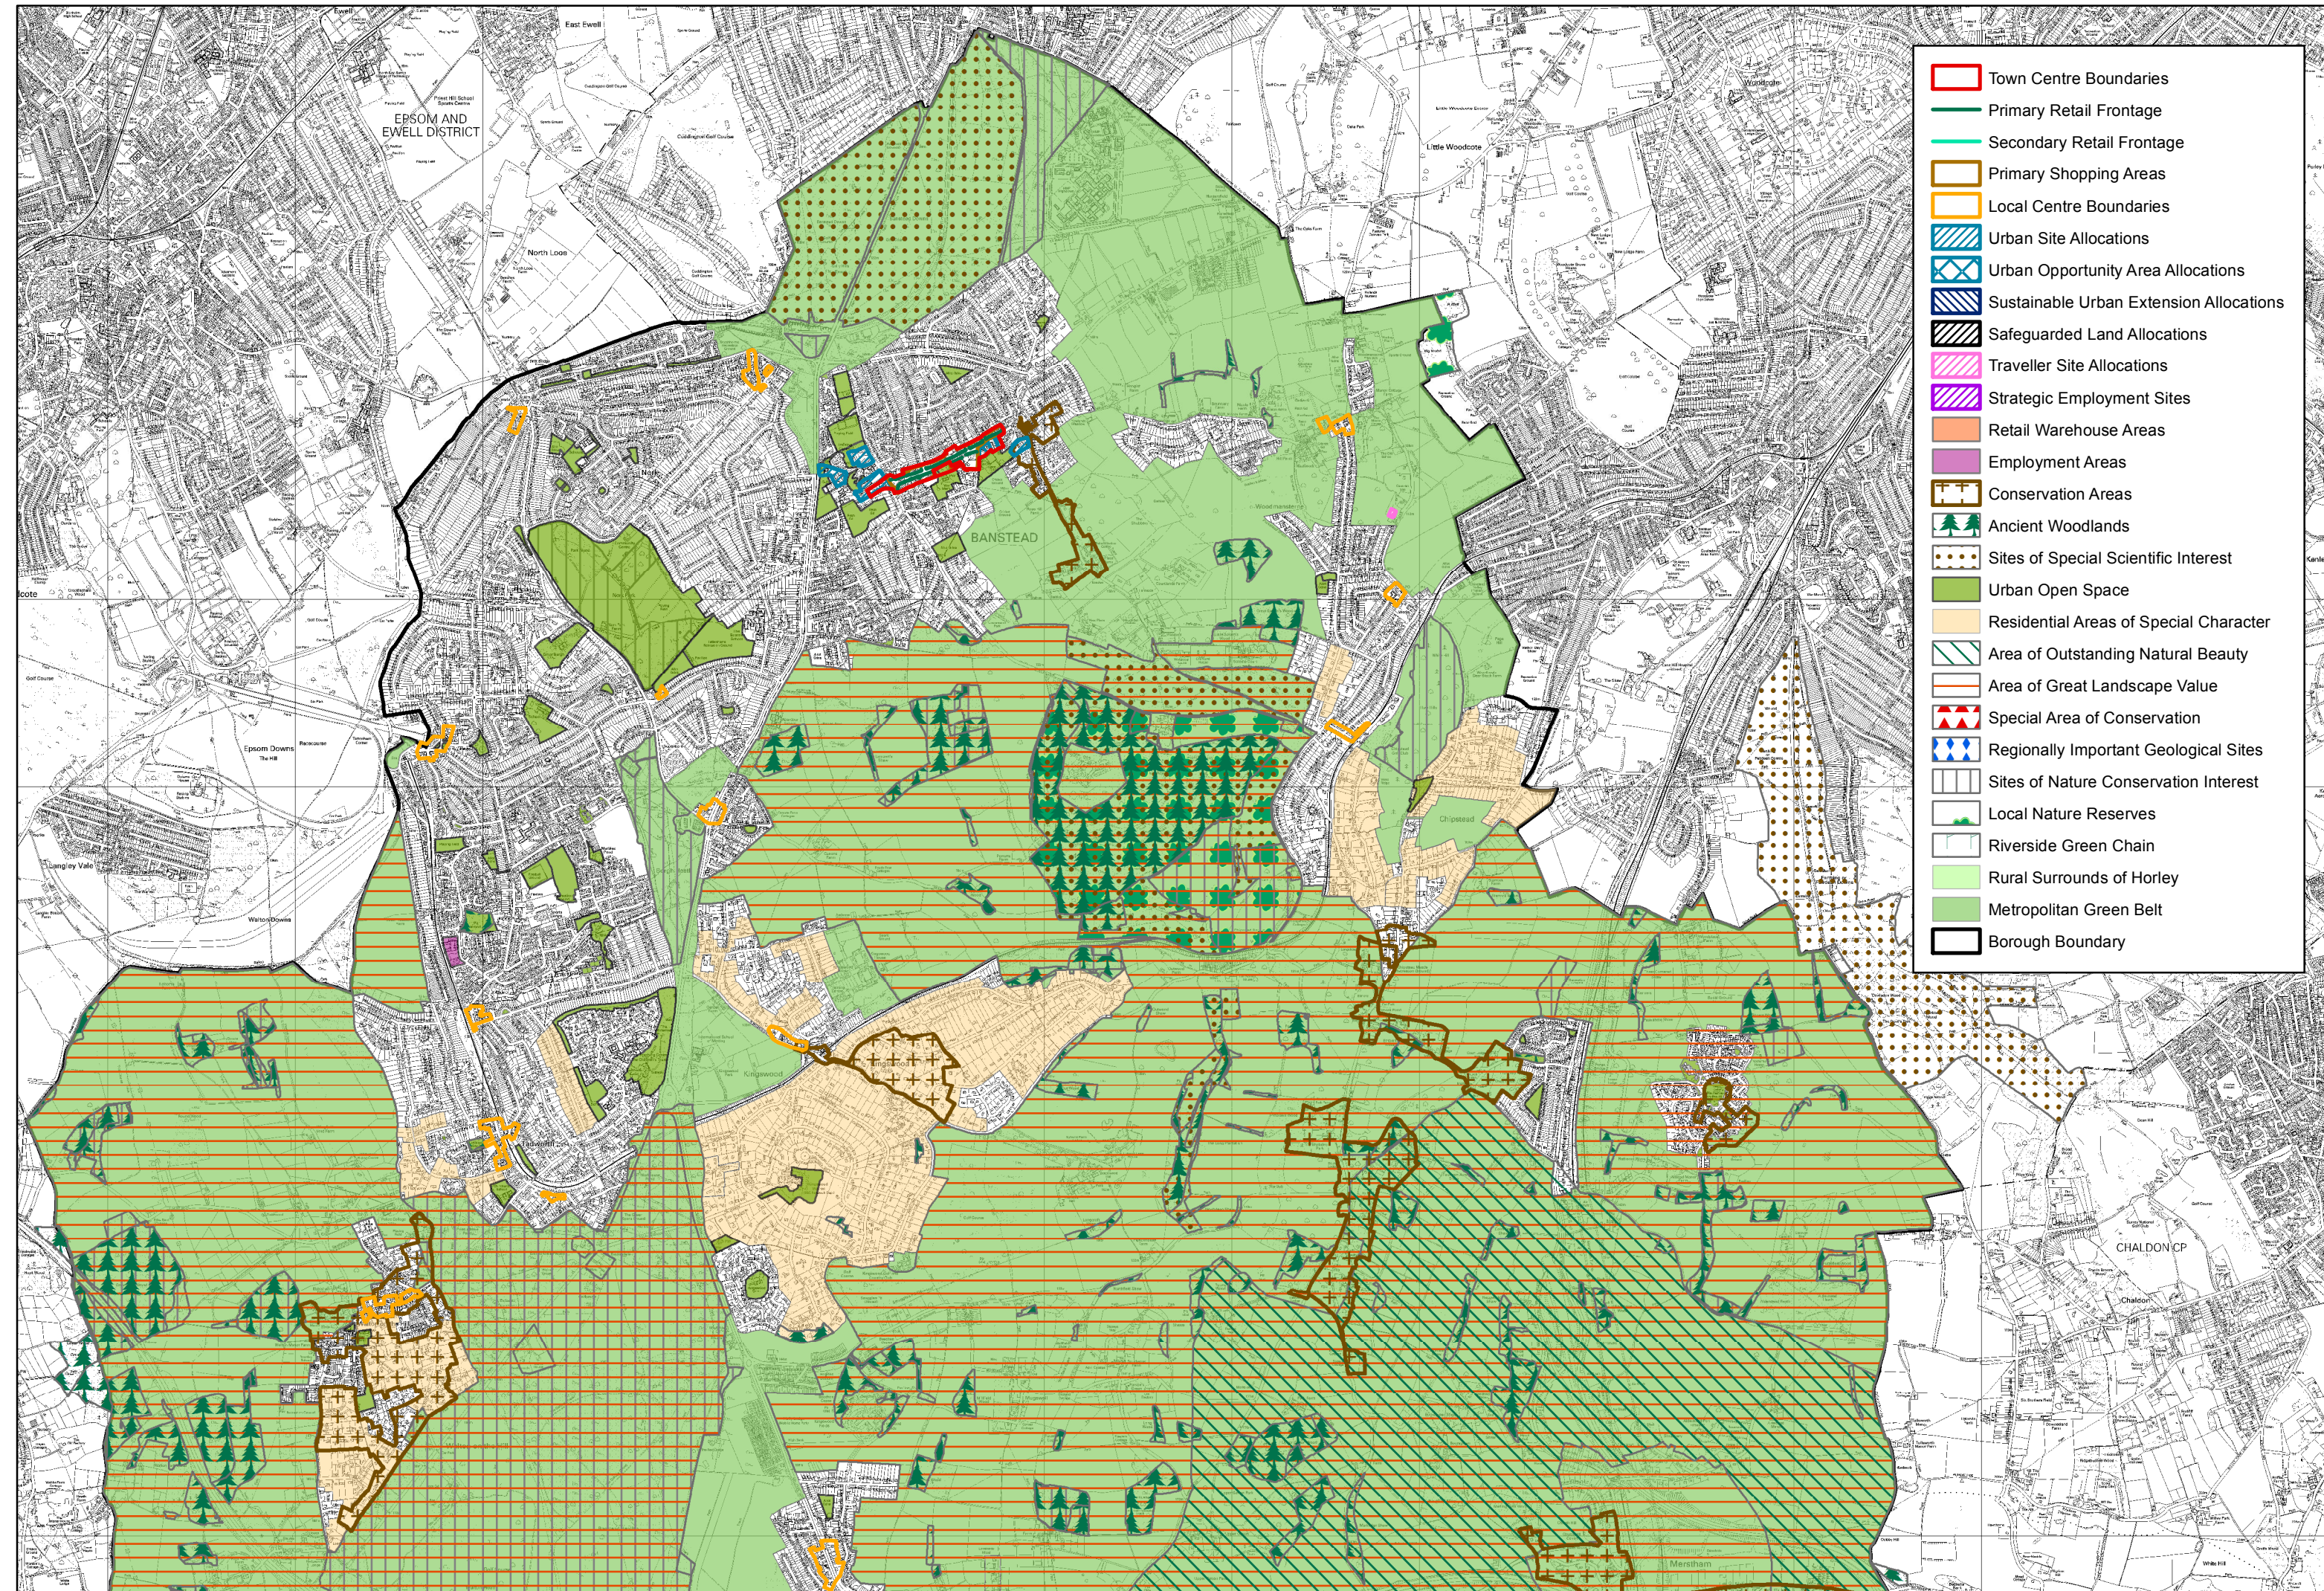

- Town Centre Boundaries
- Primary Retail Frontage
- Secondary Retail Frontage
- Primary Shopping Areas
- Local Centre Boundaries
- Urban Site Allocations
- Urban Opportunity Area Allocations
- Sustainable Urban Extension Allocations
- Safeguarded Land Allocations
- Traveller Site Allocations
- Strategic Employment Sites
- Retail Warehouse Areas
- Employment Areas
- Conservation Areas
- Ancient Woodlands
- Sites of Special Scientific Interest
- Urban Open Space
- Residential Areas of Special Character
- Area of Outstanding Natural Beauty
- Area of Great Landscape Value
- Special Area of Conservation
- Regionally Important Geological Sites
- Sites of Nature Conservation Interest
- Local Nature Reserves
- Riverside Green Chain
- Rural Surrounds of Horley
- Metropolitan Green Belt
- Borough Boundary