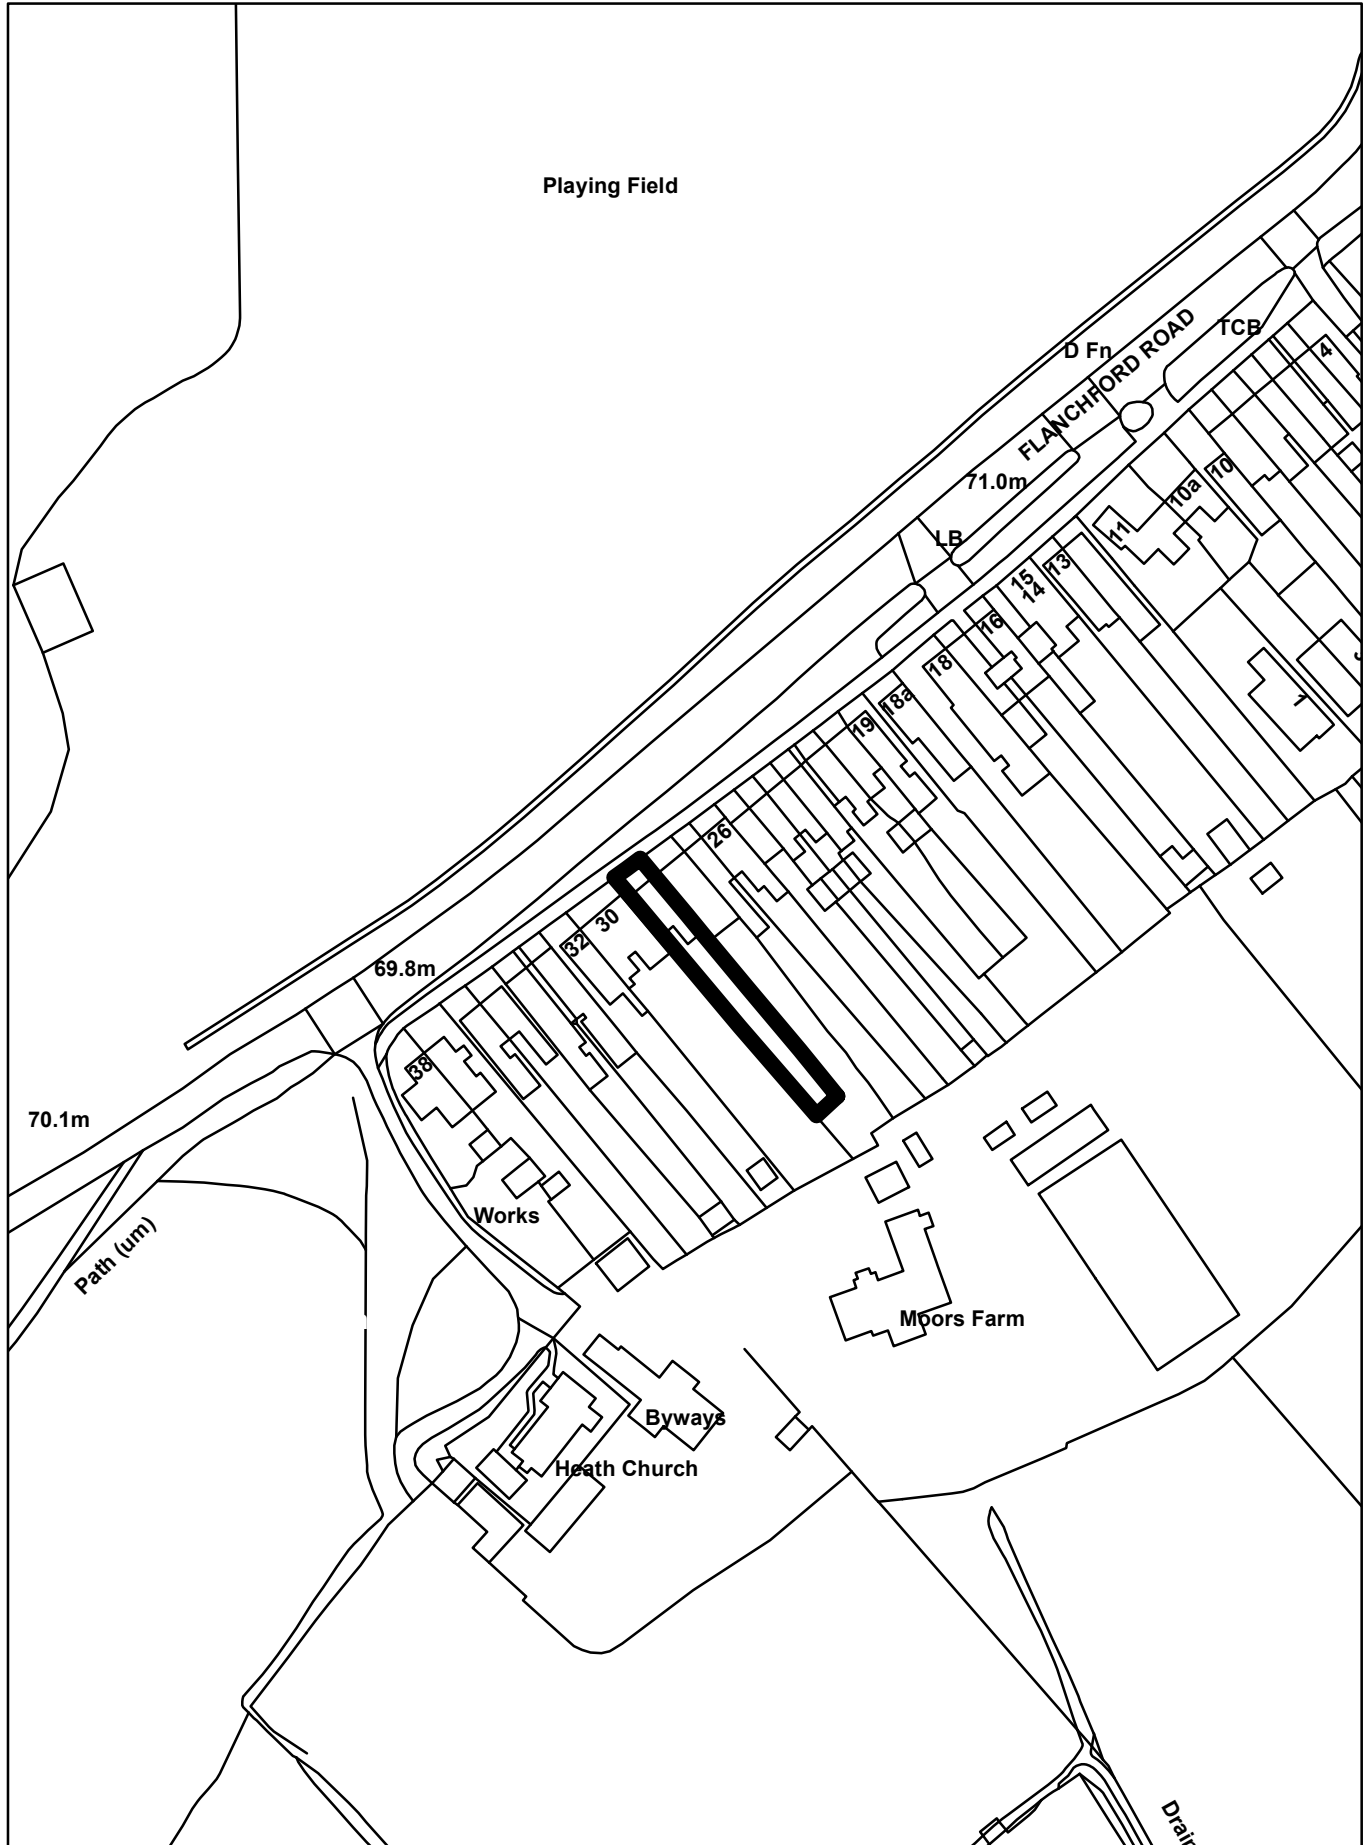

20/01308/HHOLD - 29 Flanchford Road, Reigate Heath, Reigate

29 Flancford Road,
Reigate,
Surrey.
RH2 3AB.

Floor plan and Front (NW) Elevation.

Scale @A3 1:50

Planning Permission Application.

Removal of Gate A at entrance to passageway (front Elevation).

0 1 2 3 4 5 Metres

29