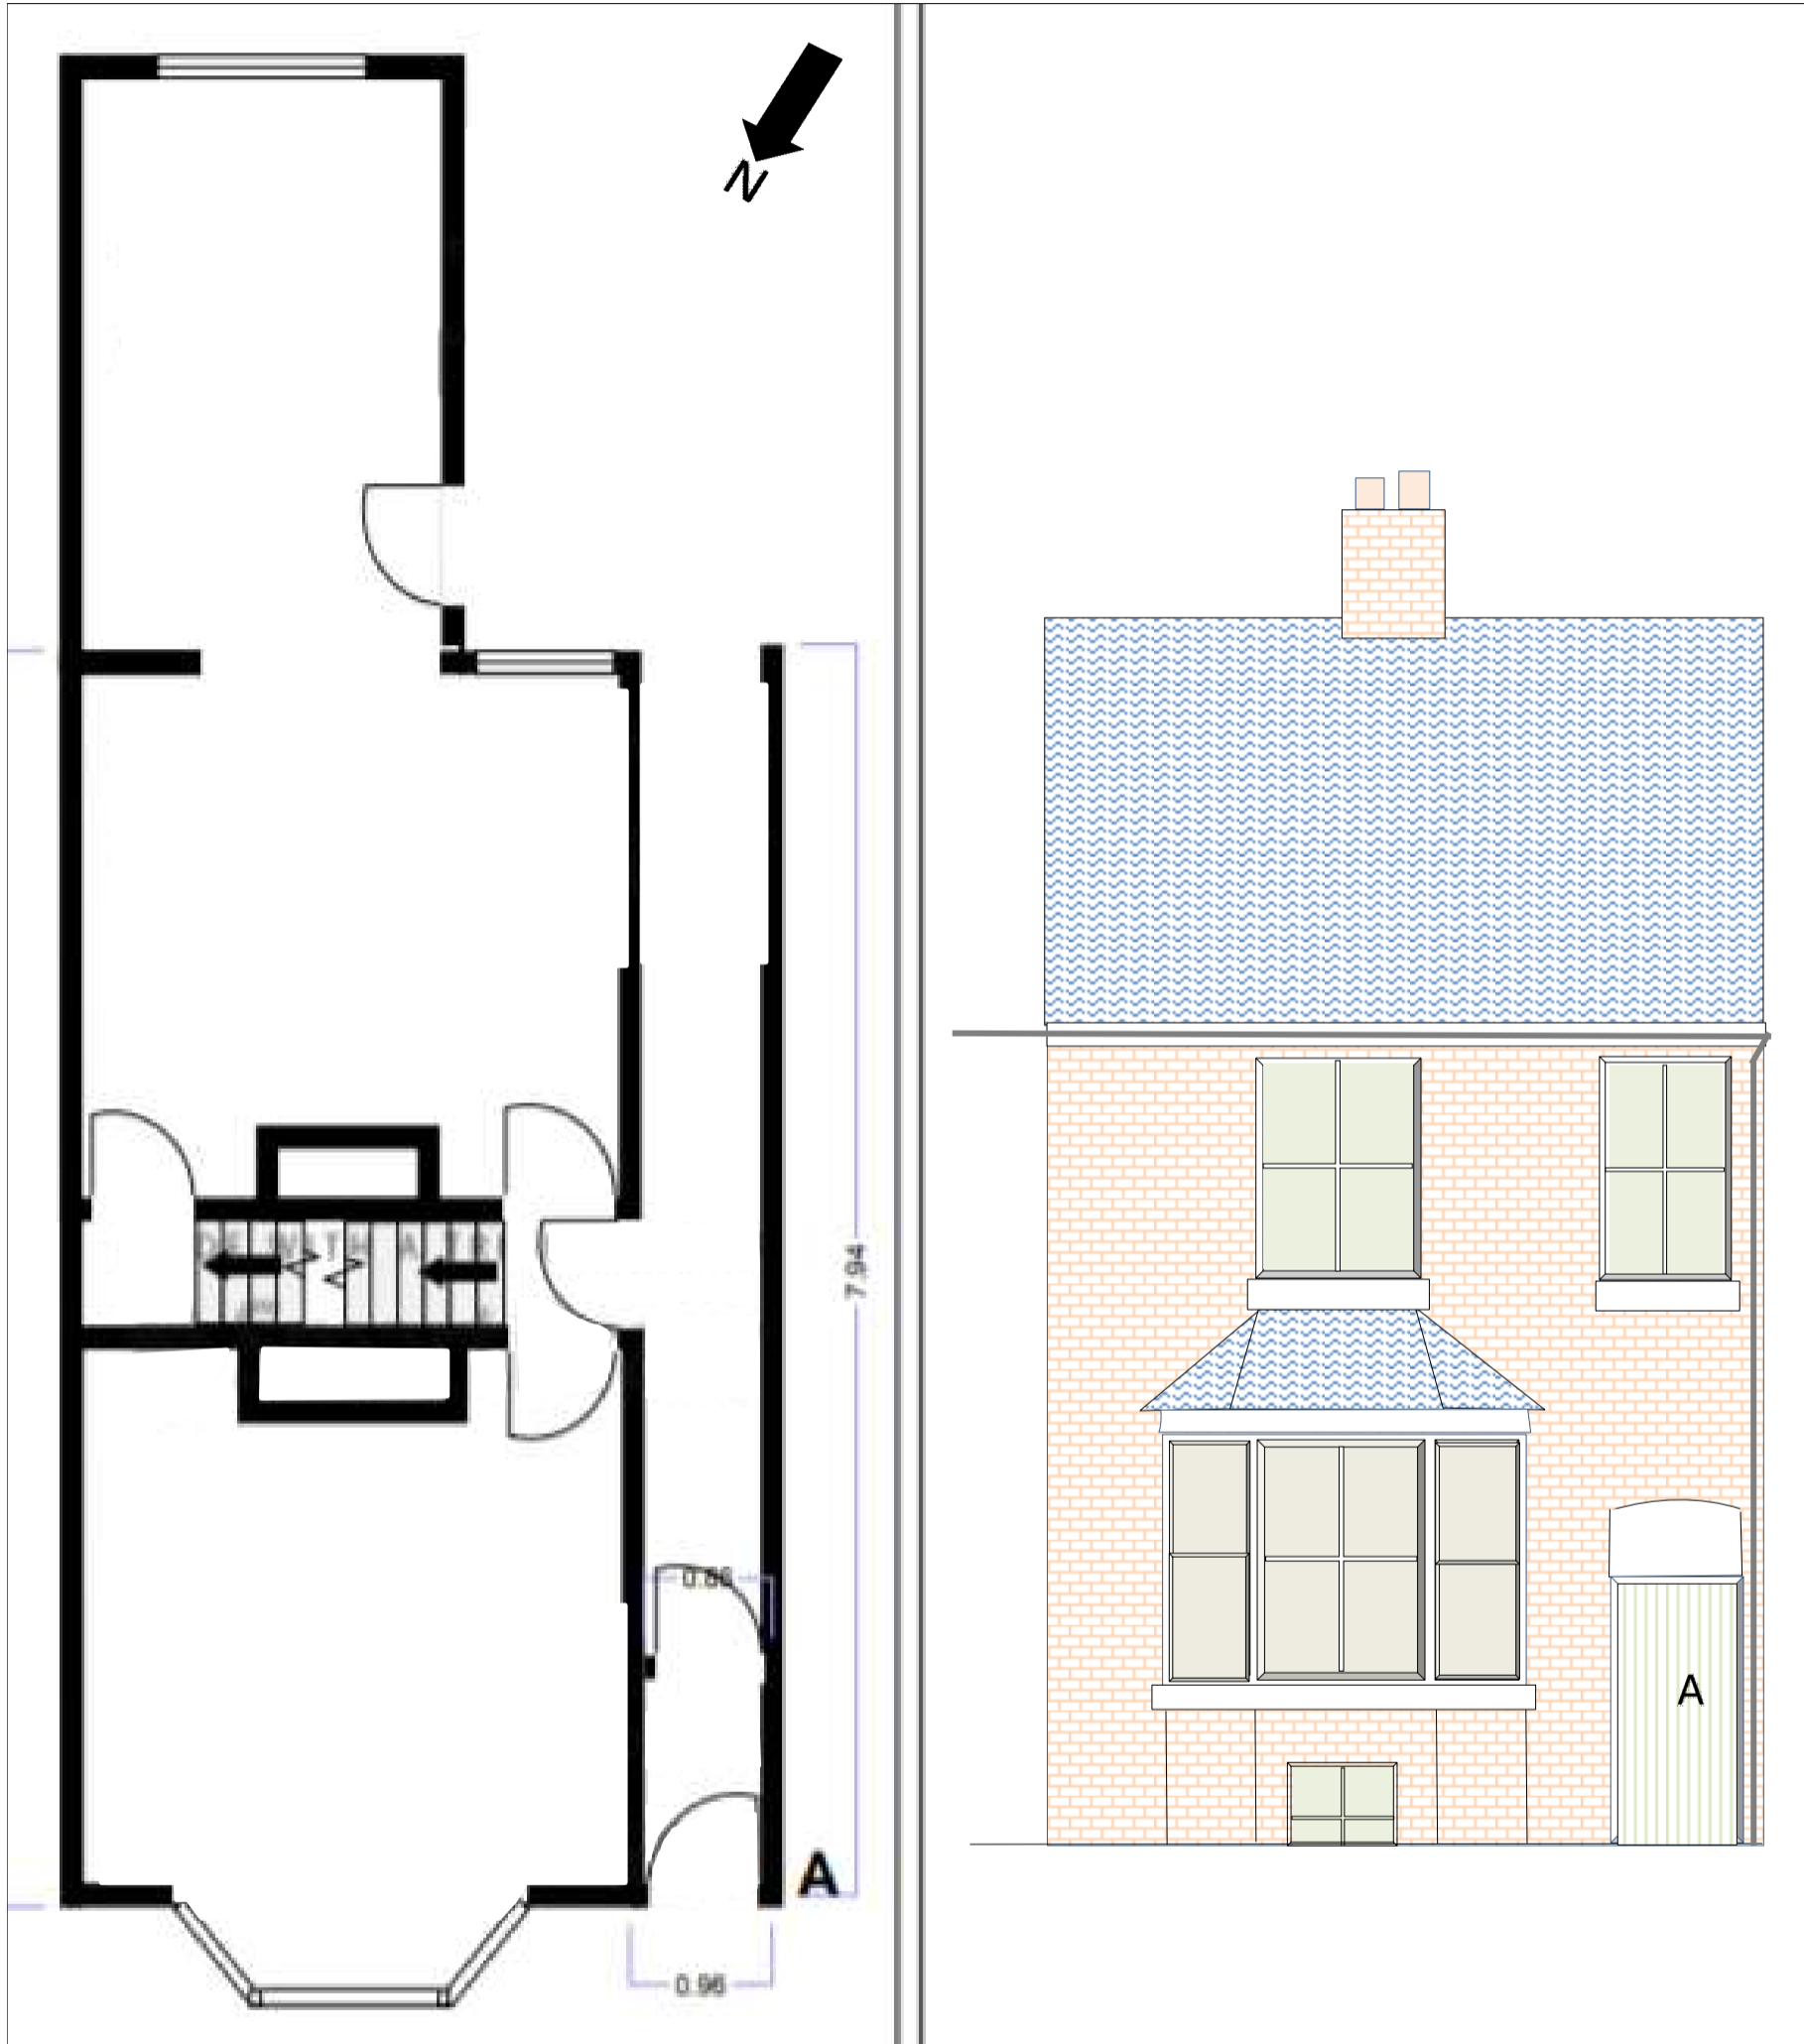

20/01308/HHOLD - 29 Flanchford Road, Reigate Heath, Reigate

29 Flancford Road,
Reigate,
Surrey.
RH2 3AB.

Floor plan and Front (NW) Elevation.

Scale @A3 1:50

Planning Permission Application.

Removal of Gate A at entrance to passageway (front Elevation).

0 1 2 3 4 5 Metres

29