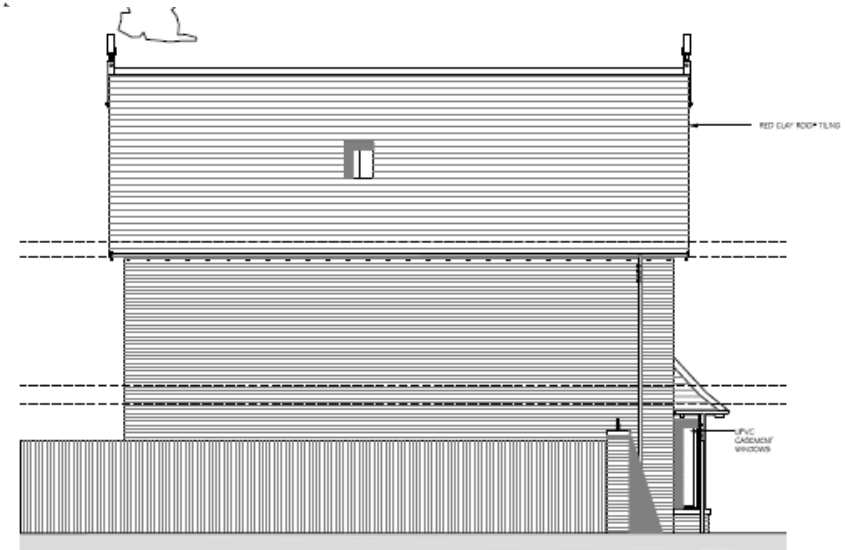

20/00315/F - 34 Brighton Road, Banstead

SITE LOCATION PLAN
1:1250

Delivered by
G.D. Green
Copyright 2021. All
rights reserved.
© site number
10000000

23.6m O/A