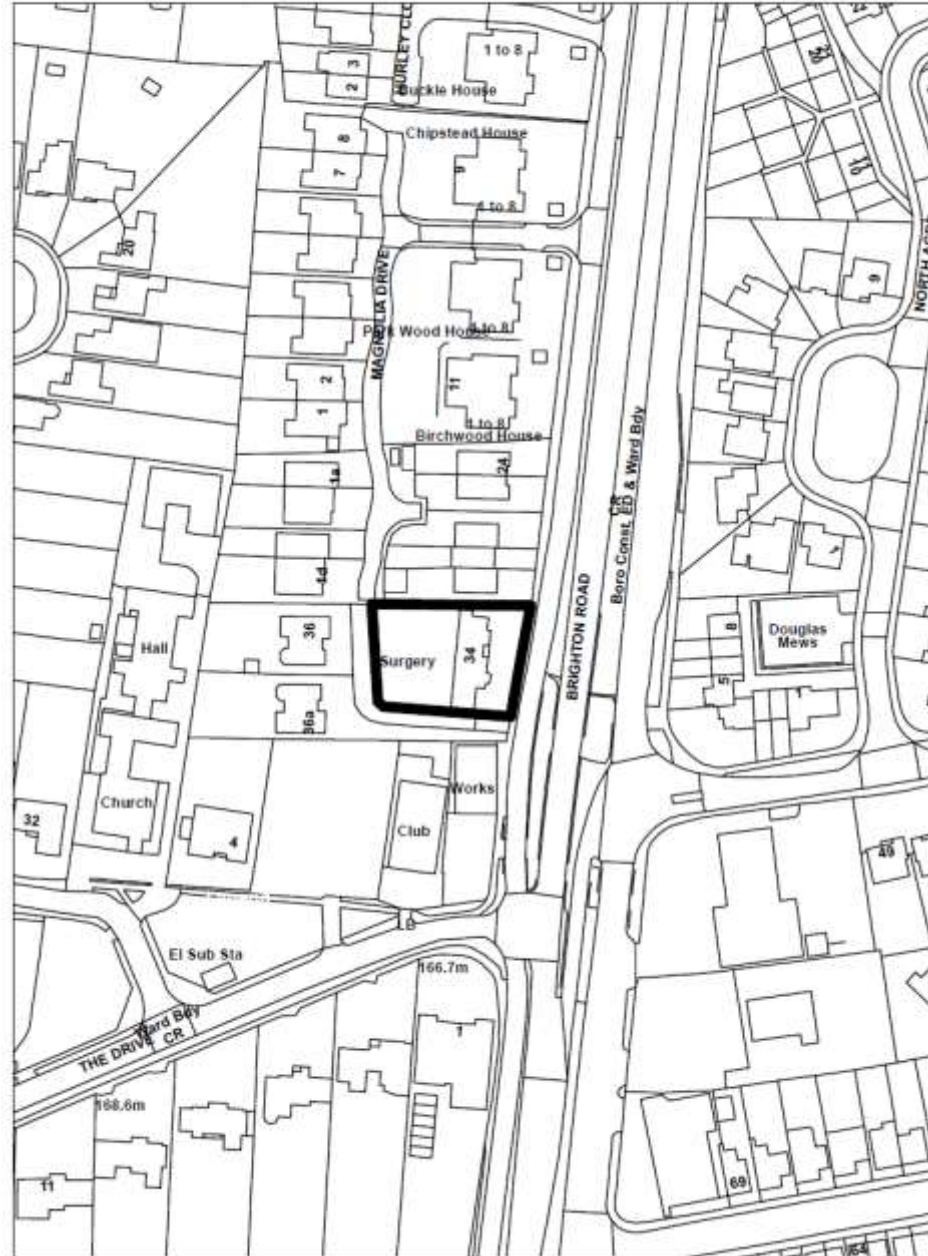

20/00315/F - 34 Brighton Road, Banstead

SITE LOCATION PLAN
1:1250

Delivered by
G.D. Green
Copyright 2021. All
rights reserved.
© site number
10000000

23.6m O/A