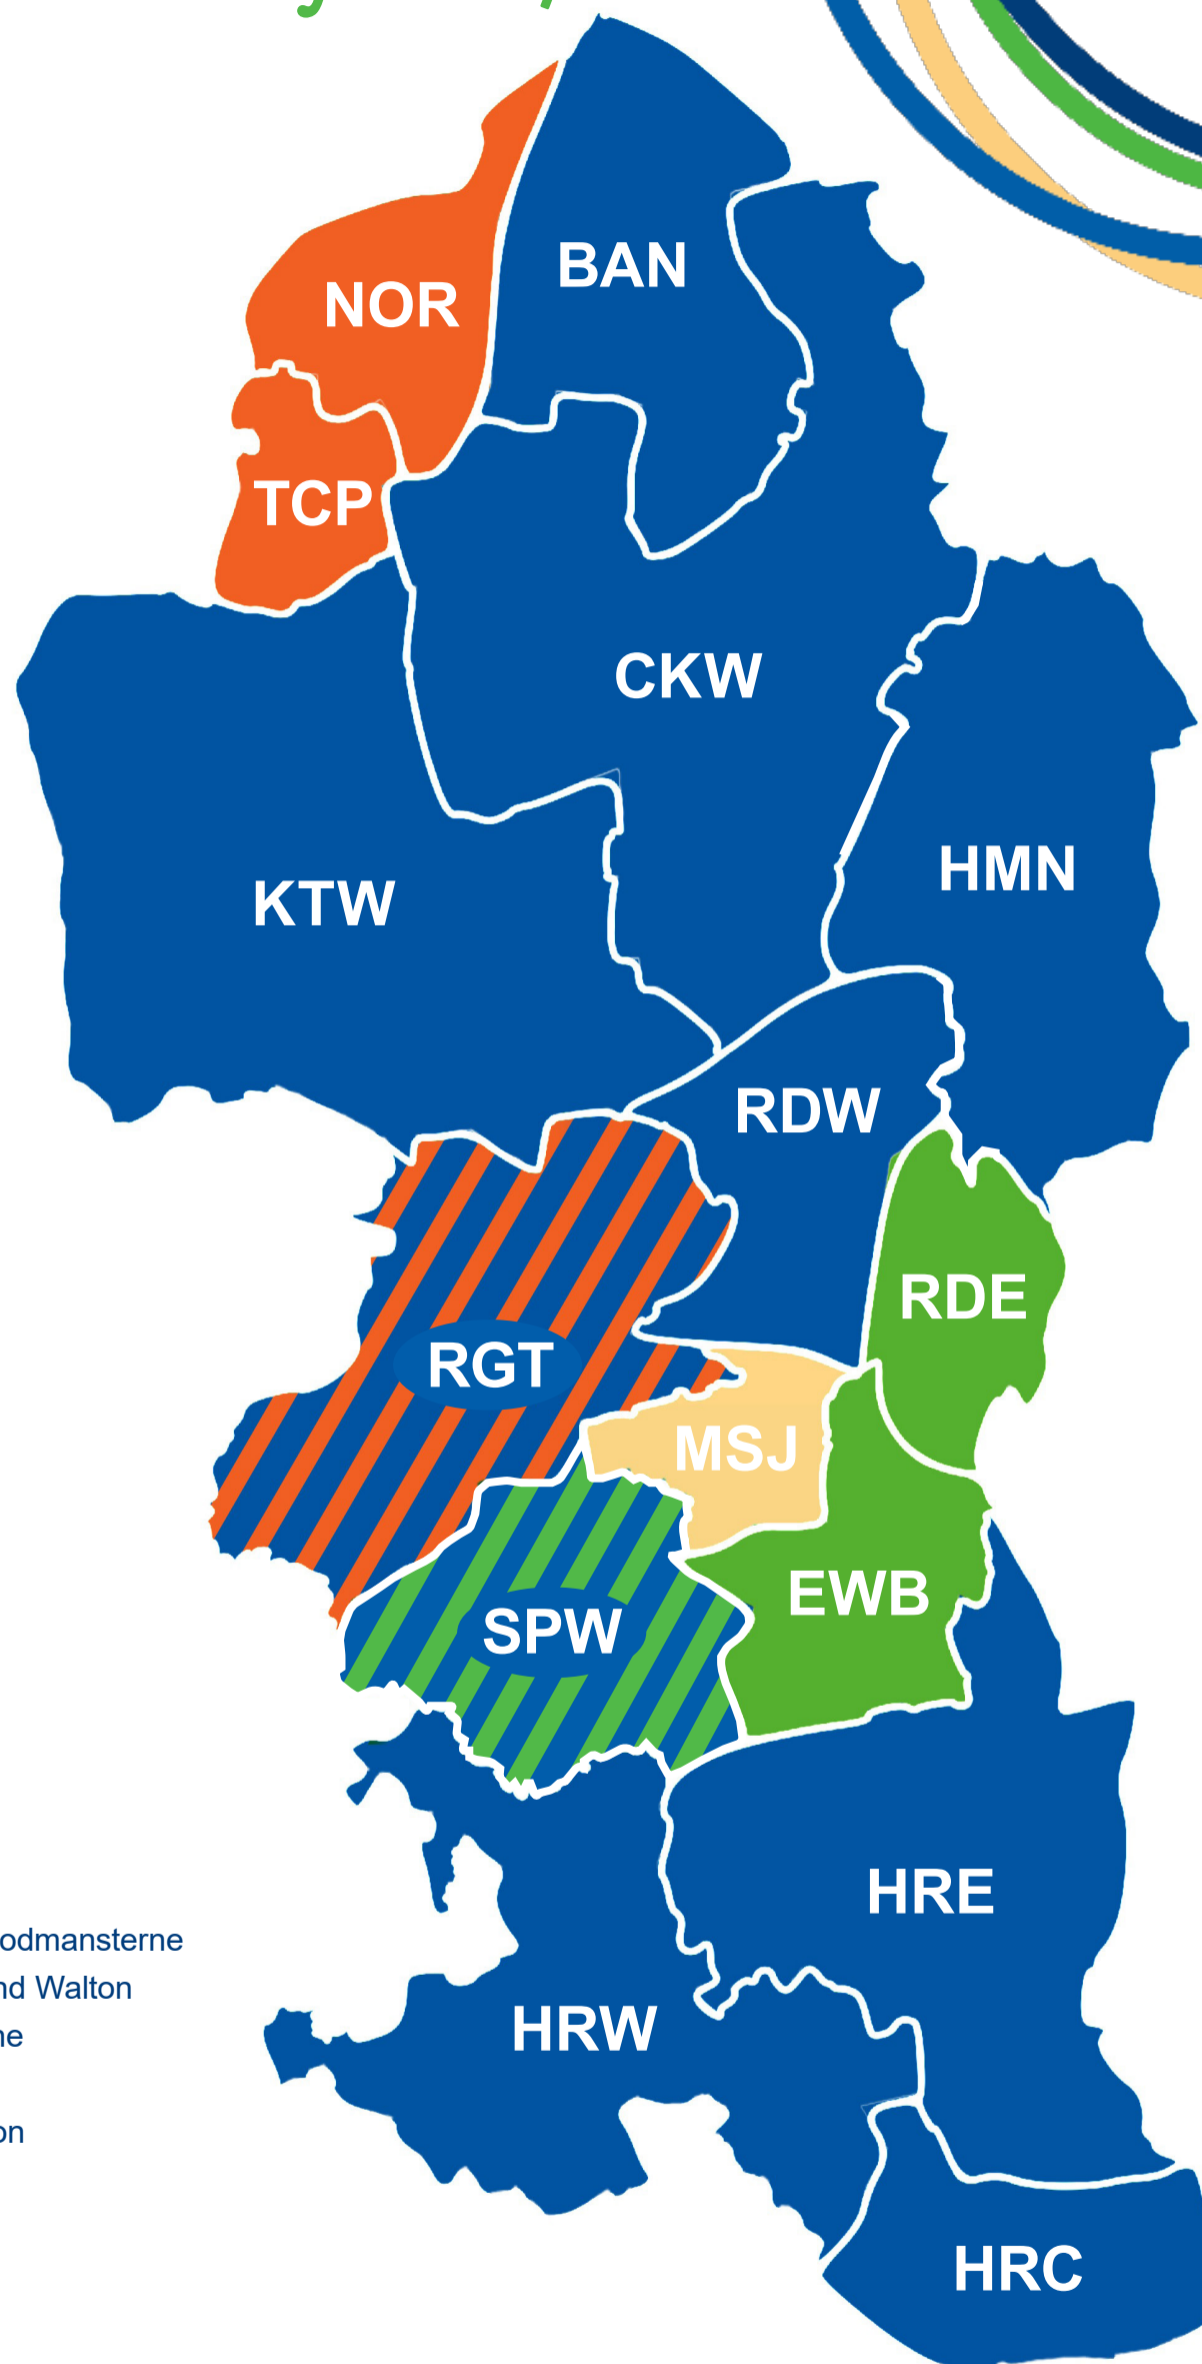

Reigate & Banstead

Wards by Political Party 2021/2022

Seats - May 2021

- 28 Conservative
- 7 Residents' Association
- 7 Green
- 3 Liberal Democrat
- 0 Vacancies

- BAN** Banstead Village
- NOR** Nork
- TCP** Tattenham Corner and Preston
- CKW** Chipstead, Kingswood and Woodmansterne
- KTW** Lower Kingswood, Tadworth and Walton
- HMN** Hooley, Merstham and Netherne
- RGT** Reigate
- RDW** Redhill West and Wray Common
- RDE** Redhill East
- MSJ** Meadvale and St. John's
- SPW** South Park and Woodhatch
- EWB** Earlswood and Whitebushes
- HRW** Horley West and Sidlow
- HRE** Horley East and Salfords
- HRC** Horley Central and South

© Crown Copyright and database right 2019. Ordnance Survey licence number 100019405.
Reigate and Banstead Borough Council

Further details on the borough wards by political party can be found on the Council's website at: